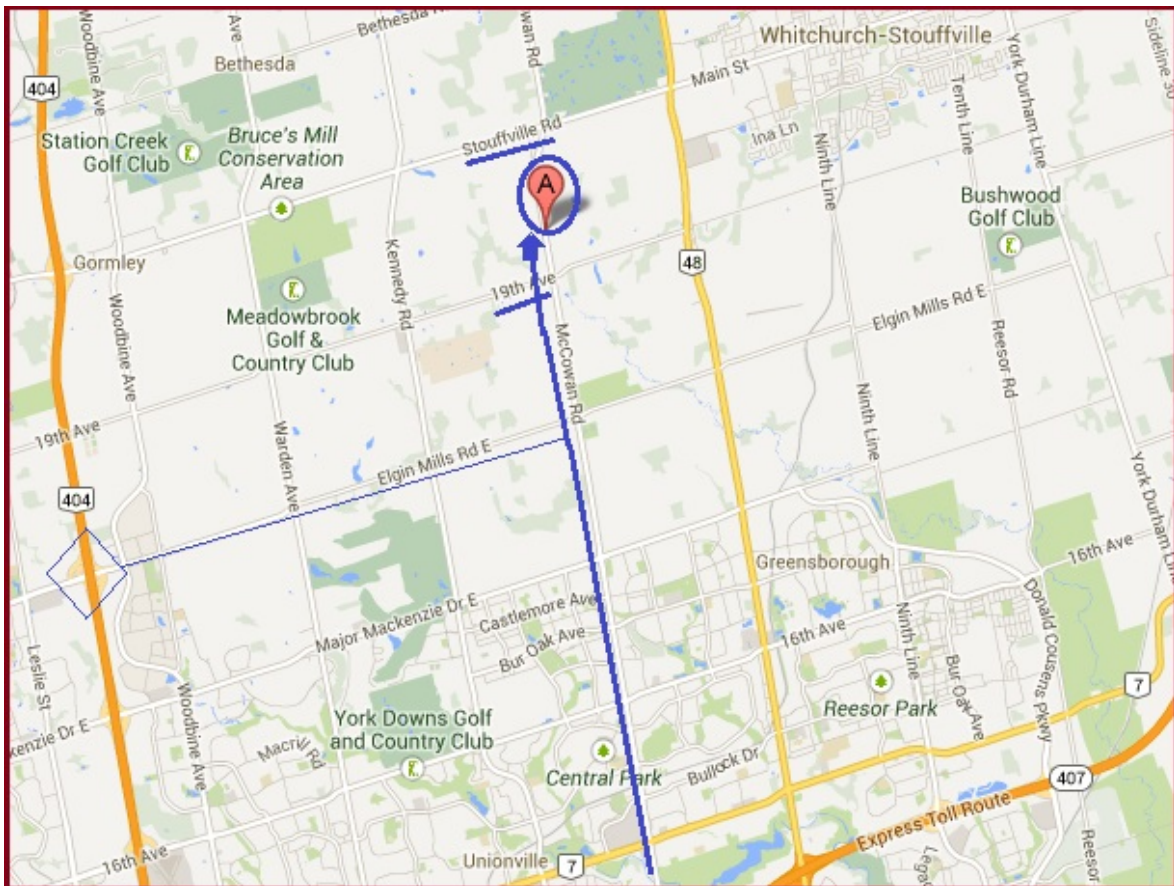

Map and Directions to Willowgrove

Willowgrove is at 11737 McCowan Road, on the east side.

Directions from Highway 401: You have three choices:

[1] Take Highway 404 north:

- Turn right (east) onto Elgin Mills Road East;
- Turn left (north) onto McCowan Road past 19th Avenue.

Or [2] Take McCowan Road north past 19th Avenue.

(Far to the south, eastbound Danforth Road [*not* Danforth Avenue] had curved north to become McCowan Road).

Or [3] Take Highway 48 north:

- Turn left (west) onto 19th Avenue;
- Turn right (north) onto McCowan Road.