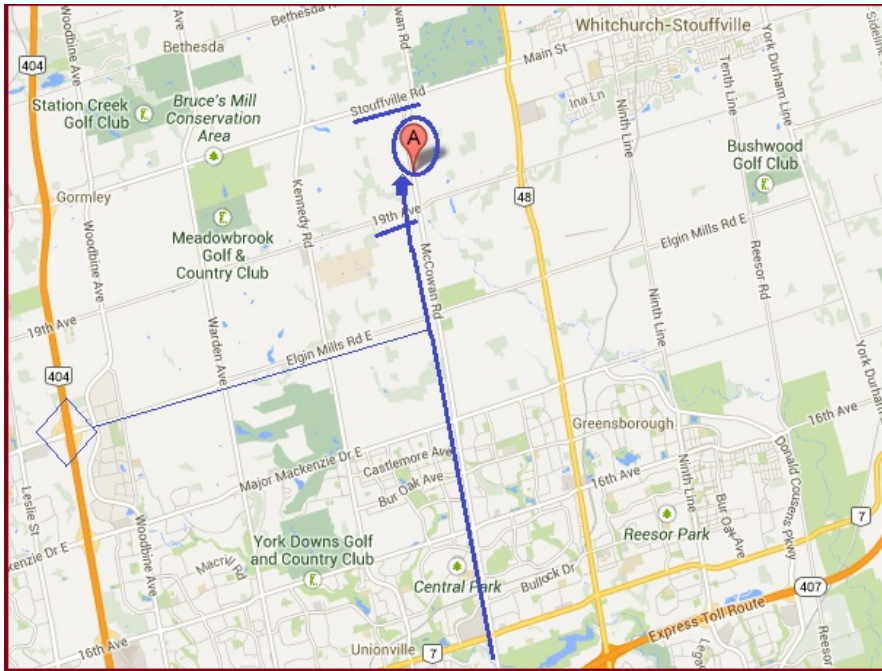

# Map and Directions to Willowgrove

Joint Worship Service this Sunday at 10:30 am

Potluck to follow

Willowgrove is at 11737 McCowan Road, on the east side.

**Directions from Highway 401: You have three choices:**

[1] Take Highway 404 north:

- Turn right (east) onto Elgin Mills Road East;
- Turn left (north) onto McCowan Road past 19<sup>th</sup> Avenue.

Or [2] Take McCowan Road north past 19<sup>th</sup> Avenue.

(Far to the south, eastbound Danforth Road [*not* Danforth Avenue] had curved north to become McCowan Road).

Or [3] Take Highway 48 north:

- Turn left (west) onto 19<sup>th</sup> Avenue;
- Turn right (north) onto McCowan Road.